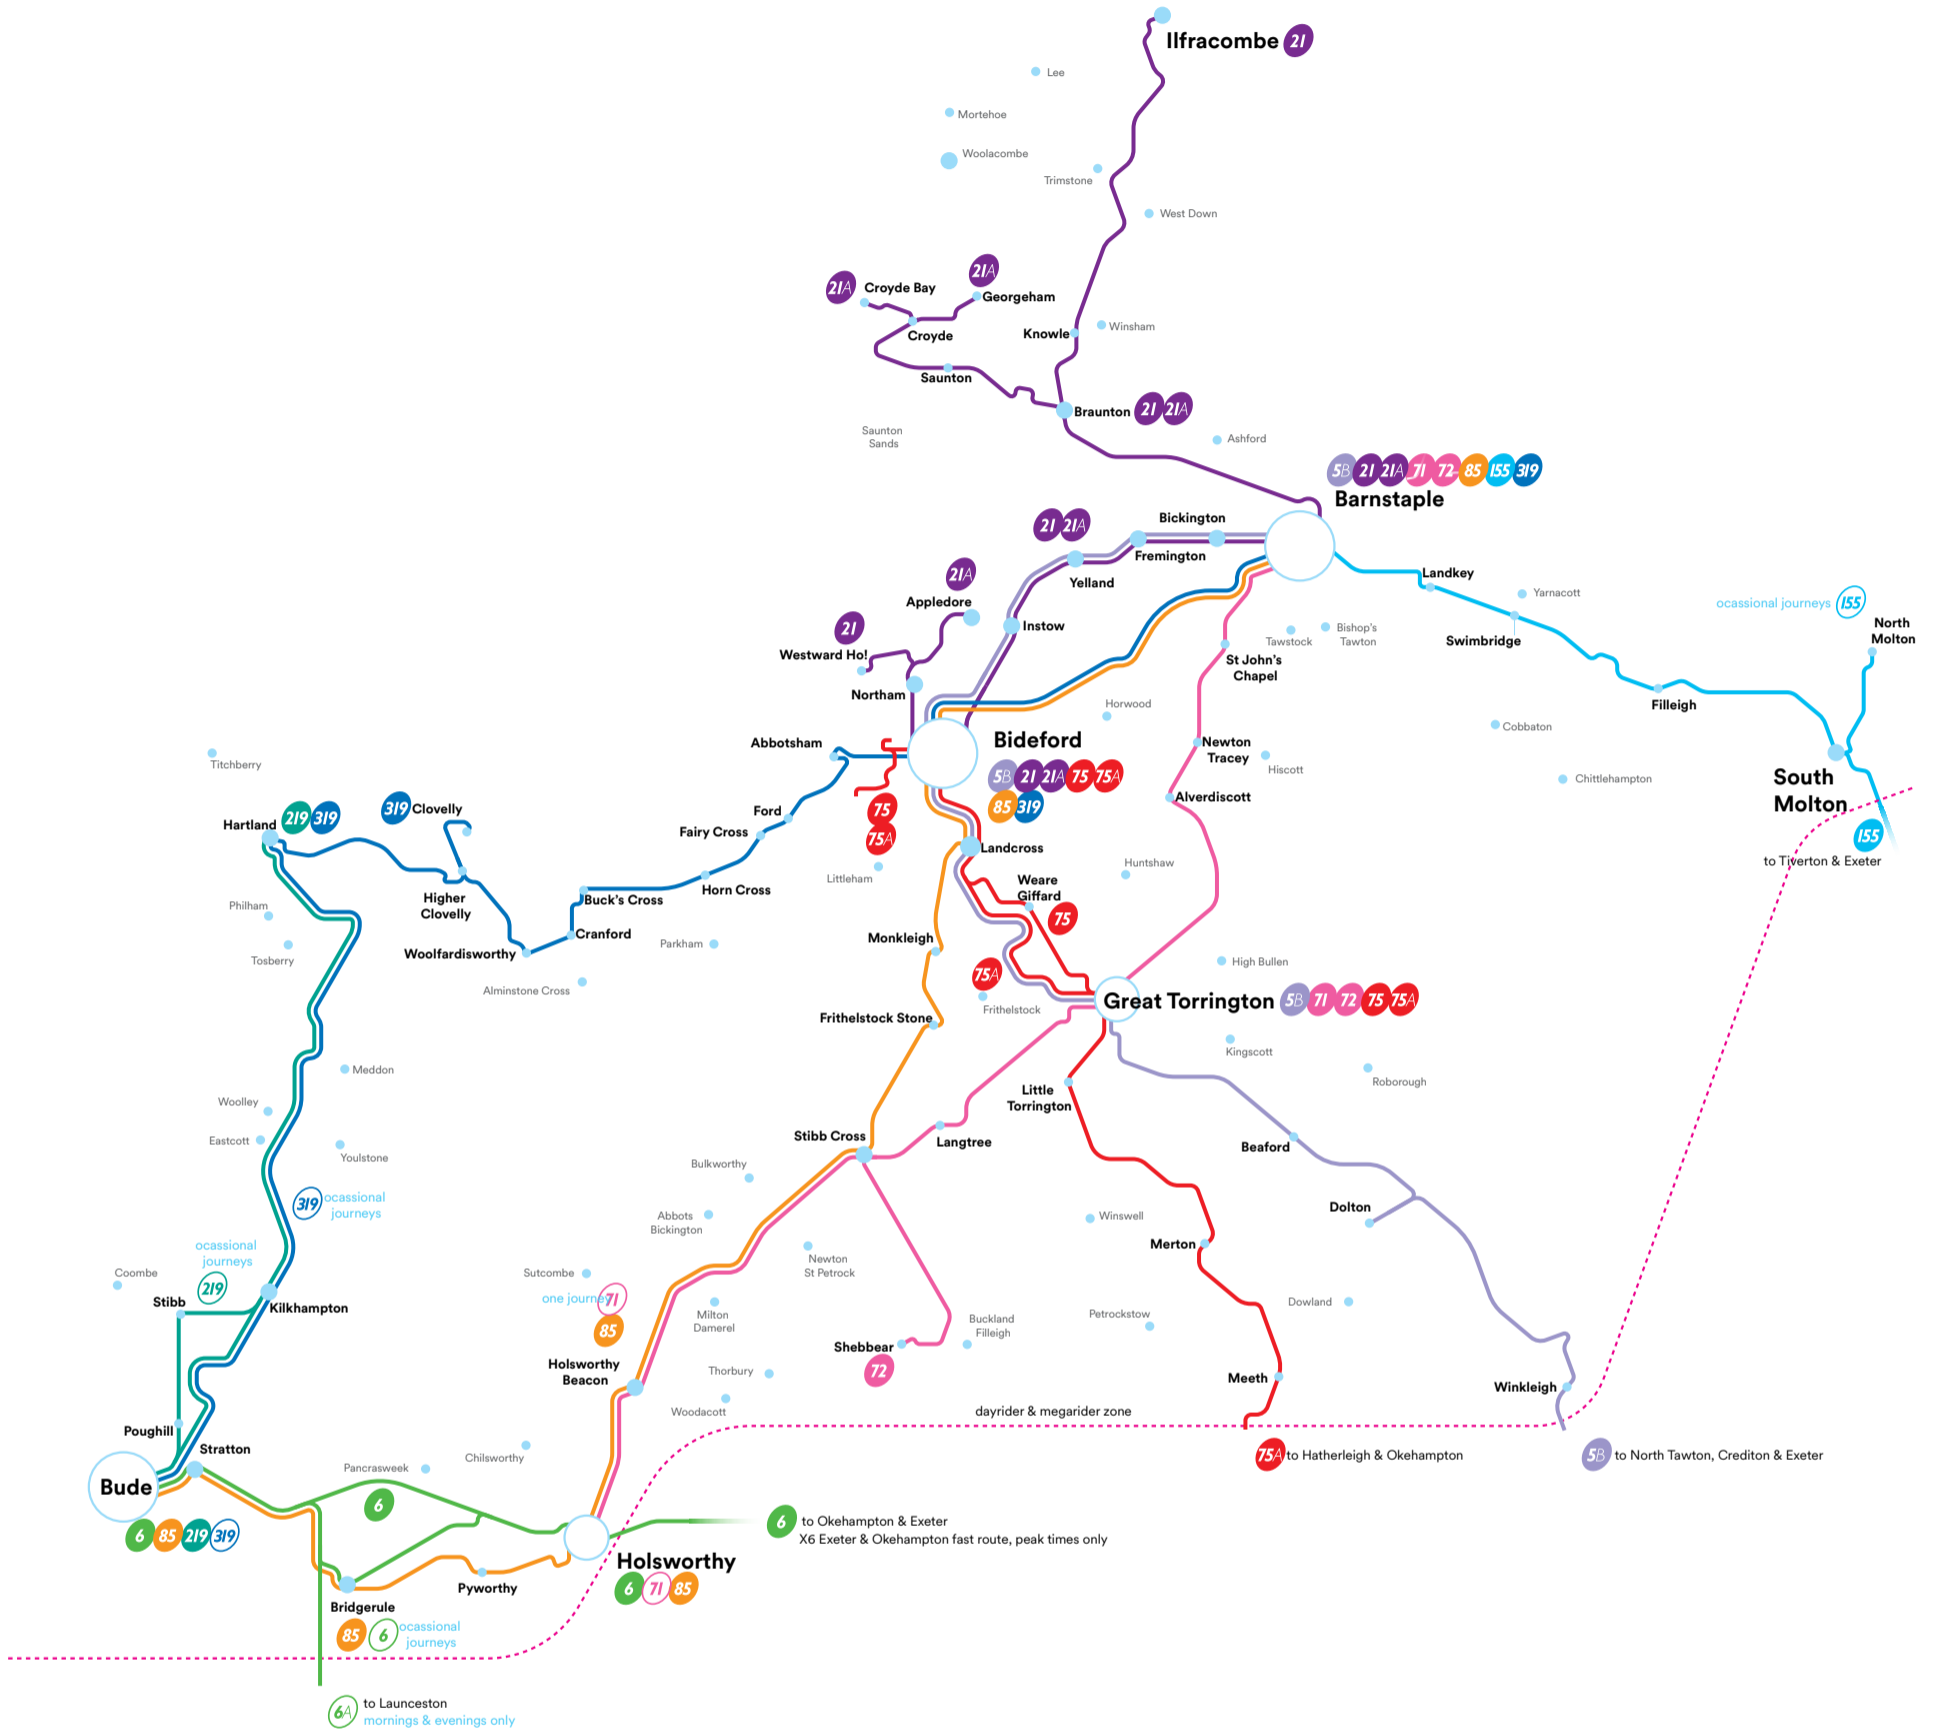

North Devon Network

5B Barnstaple • Bideford • Great Torrington • Exeter 6 Bude • Holsworthy • Exeter 6A Bude • Launceston • Okehampton • Exeter 21 21 Ilfracombe • Westward Hol! 21A 21A Georgham • Braunton • Appledore 21A 21/21A Braunton • Appledore 21/21A combined Braunton • Barnstaple • Bideford 21 21 Ilfracombe • Westward Hol! 21A 21A Ilfracombe • Appledore 21/21A 21/21A Ilfracombe • Bideford 21 21 Croyde Bay • Barnstaple summer only 71 72 Barnstaple • Great Torrington • Stibbs Cross, 71 Barnstaple • Great Torrington • Holsworthy	Mon - Sat daytimes up to every two hours up to every two hours early morning & evenings. Mon - Sat 30 minutes hourly 30 minutes 15 minutes Sundays hourly hourly 30 minutes combined 2 hourly up to every hour 1 journey	72 Barnstaple • Great Torrington • Shebbear 75 75A Atlantic Village • Bideford • Great Torrington 75 Atlantic Village • Bideford • Weare Giffard • Great Torrington 75 Atlantic Village • Bideford • Great Torrington • Okehampton 85 Barnstaple Bideford • Holsworthy • Bude 155 Barnstaple • South Molton • Tiverton 219 Bude • Hartland 319 Barnstaple • Bideford • Hartland 319 Hartland • Bude	Mon -Sat daytimes 4 journeys up to every hour up to every 2 hours up to every 2 hours up to 5 journeys up to every hour 5 journeys up to every 2 hours 1 journey.

Frequency information is only a guide, check timetable for details.

28 April 2020

For more detailed journey planning and real-time updates
download the Stagecoach Bus App.